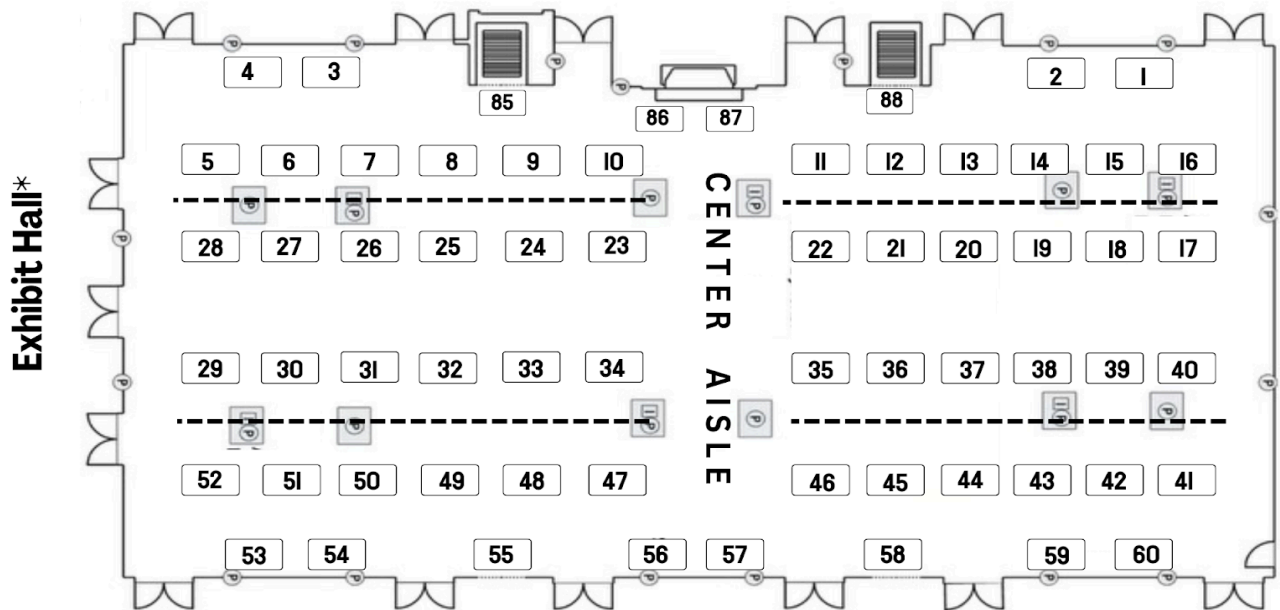

(*Not to scale)

**Main Entrance:
Event Registration
Rotunda & Atrium**

- Hallway To
Workshops Rooms:**
- Crist Executive Board Rm
 - AAI Conference Rm
 - Chaney Library

Maryland Club
Workshop Rm

Pathways' Fall Natural Living Expo • Booth Map & Floor Plan*

Samuel Riggs IV Alumni Center, College Park, MD | Sunday, October 6, 10am - 6pm |