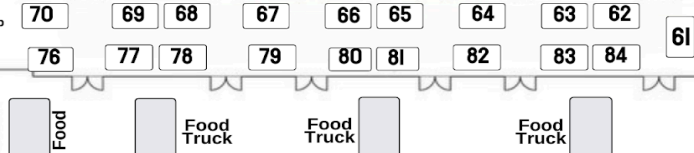

(*Not to scale)

**Main Entrance:
Event Registration
Rotunda & Atrium**

- Hallway To
Workshops Rooms:**
- Crist Executive Board Rm
 - AAI Conference Rm
 - Chaney Library

Maryland Club
Workshop Rm

Pathways' Fall Natural Living Expo • Booth Map & Floor Plan*